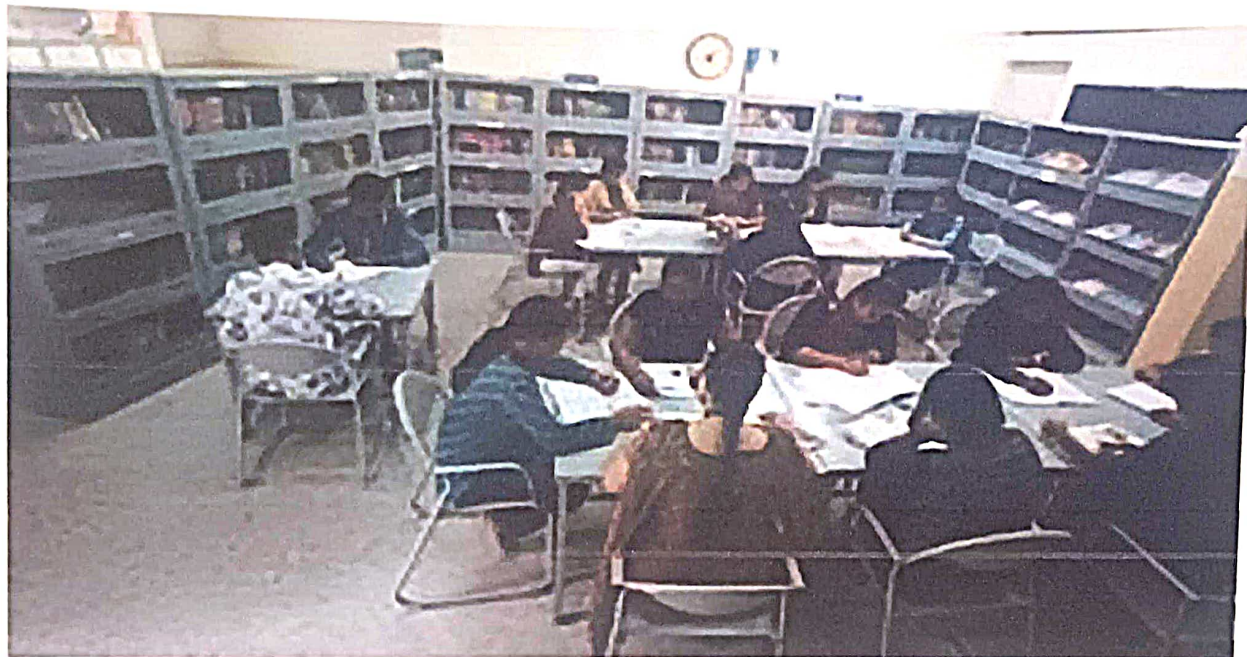

Library

Experience A Good Education

Our Library houses Text Books and Reference Books, Magazines & Journals apart from periodicals for the benefit of students. It is kept open on all working days for students benefit. Compulsory reference hour is meant to encourage reading habit among the students.

Principal Grade-I
B.N.M. Degree College
Banashankari 2nd Stage,
Bangalore-560 070.